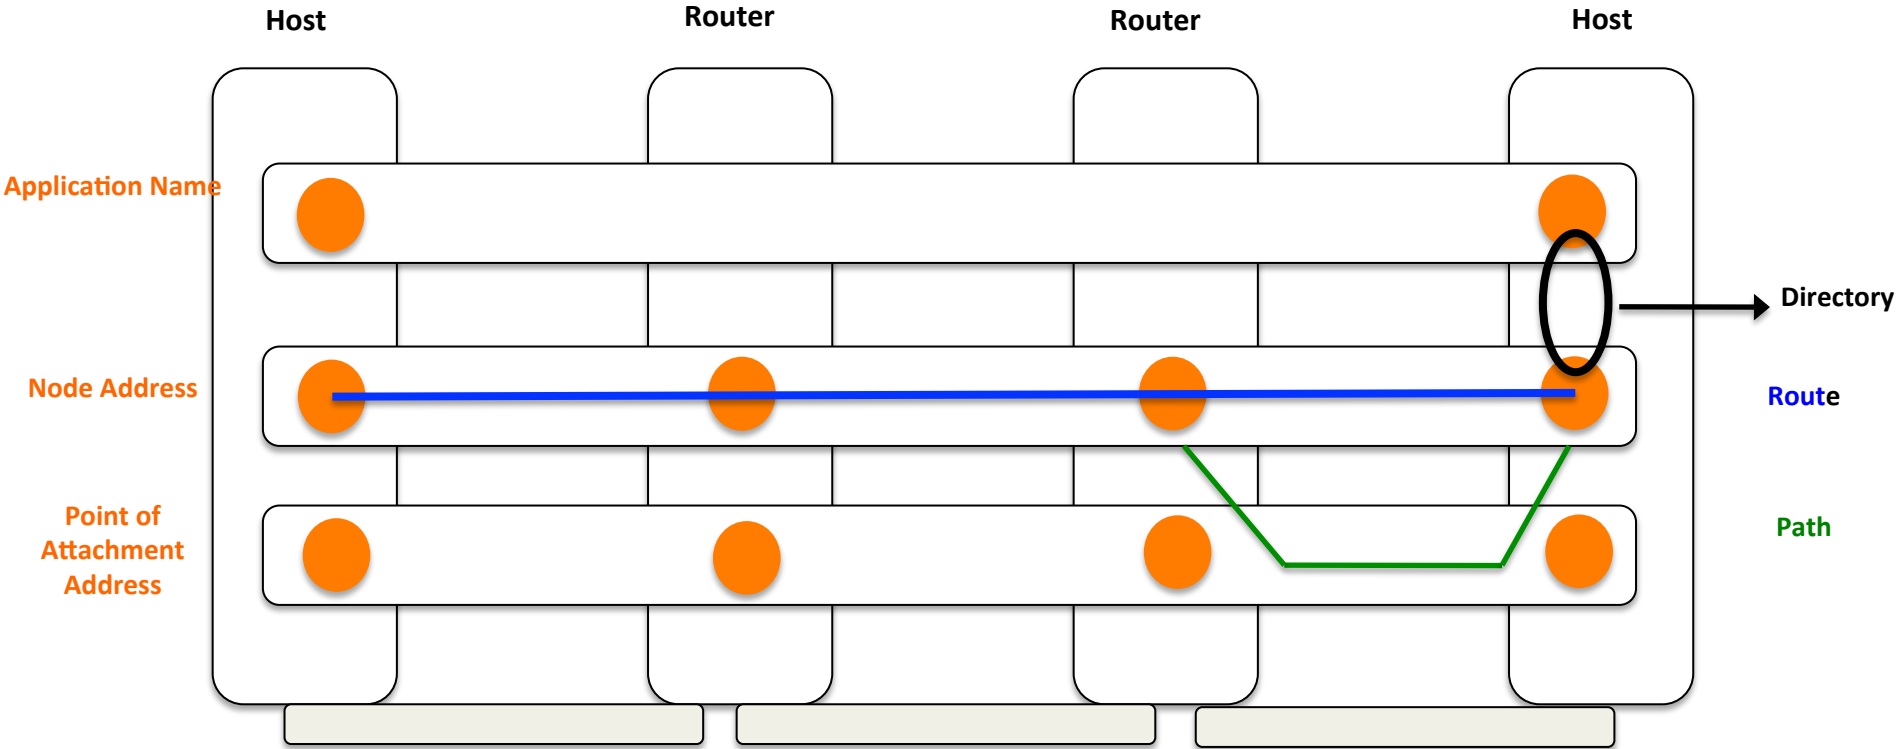

A

R

D

4

W

INTERFACE
MESSAGE
PROCESSOR

ARPA NETWORK, LOGICAL MAP, SEPTEMBER 1973

PRENTICE
HALL

Patterns in Network Architecture

A Return to Fundamentals

JOHN DAY

I LOVE IT

WHEN A PLAN COMES TOGETHER

MARKETING SOCIAL MEDIA USED

B e r l i n a y m o n t

Europese Commissie
Commission européenne