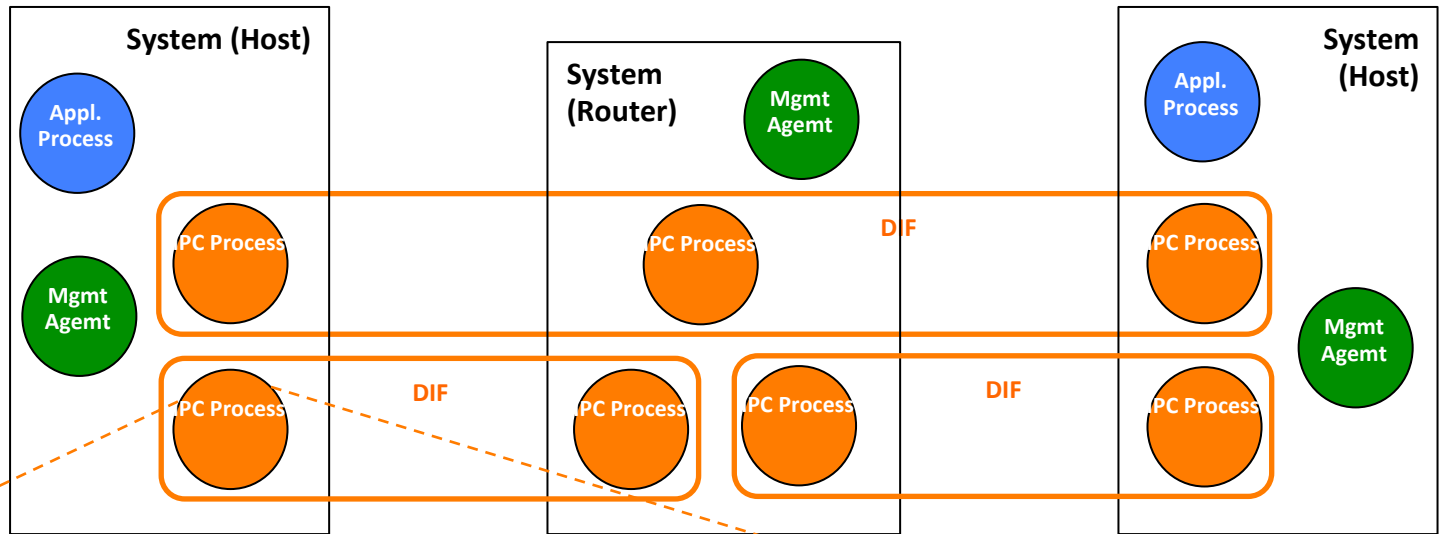

A

R

D

4

W

INTERFACE
MESSAGE
PROCESSOR

ARPA NETWORK, LOGICAL MAP, SEPTEMBER 1973

PRENTICE
HALL

Patterns in Network Architecture

A Return to Fundamentals

JOHN DAY

I LOVE IT

WHEN A PLAN COMES TOGETHER

MARKETING SOCIAL MEDIA USED

B e r l i n a y m o n t

Europese Commissie
Commission européenne