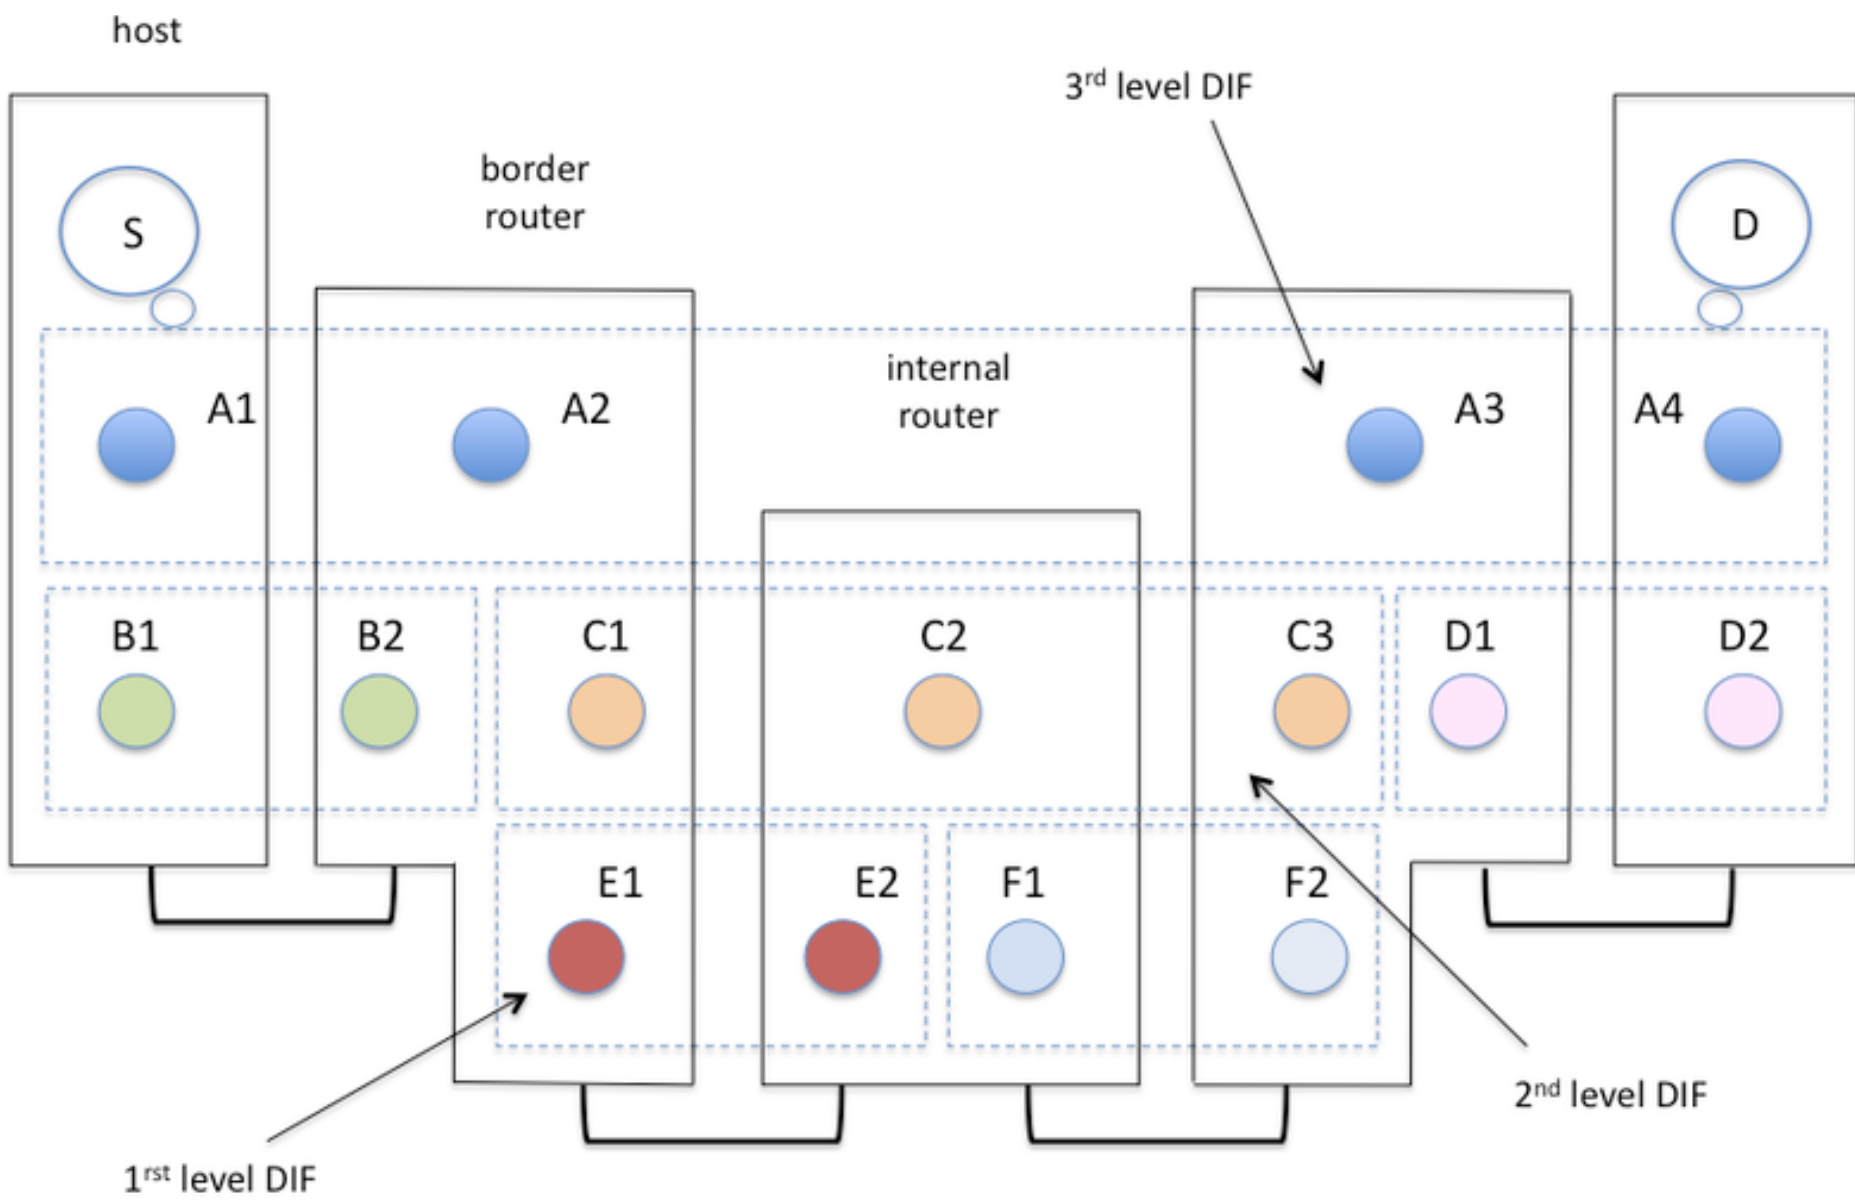

A

R

D

4

W

INTERFACE
MESSAGE
PROCESSOR

ARPA NETWORK, LOGICAL MAP, SEPTEMBER 1973

PRENTICE
HALL

Patterns in Network Architecture

A Return to Fundamentals

JOHN DAY

I LOVE IT

WHEN A PLAN COMES TOGETHER

MARKETING SOCIAL MEDIA USED

B e r l i n a y m o n t

Europese Commissie
Commission européenne