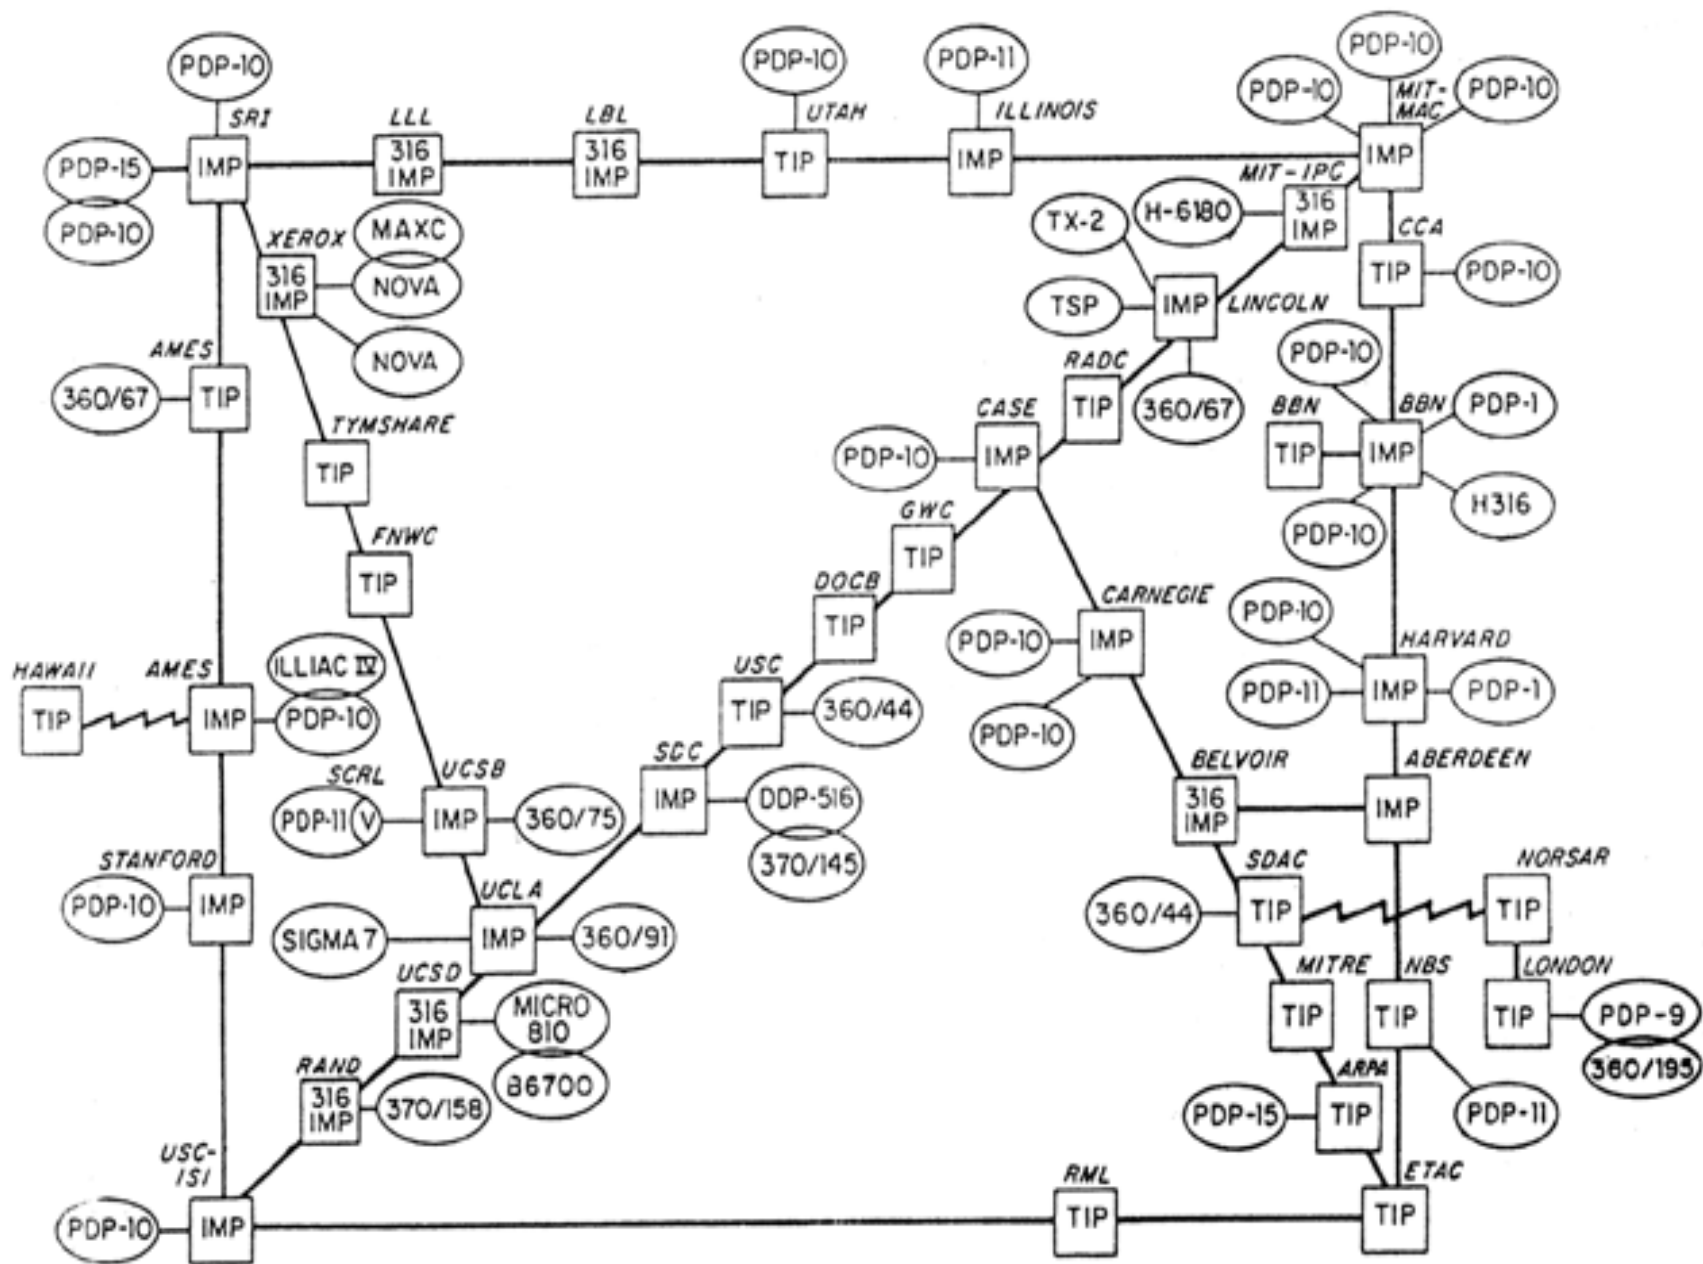

A

R

D

4

W

INTERFACE
MESSAGE
PROCESSOR

ARPA NETWORK, LOGICAL MAP, SEPTEMBER 1973

PRENTICE
HALL