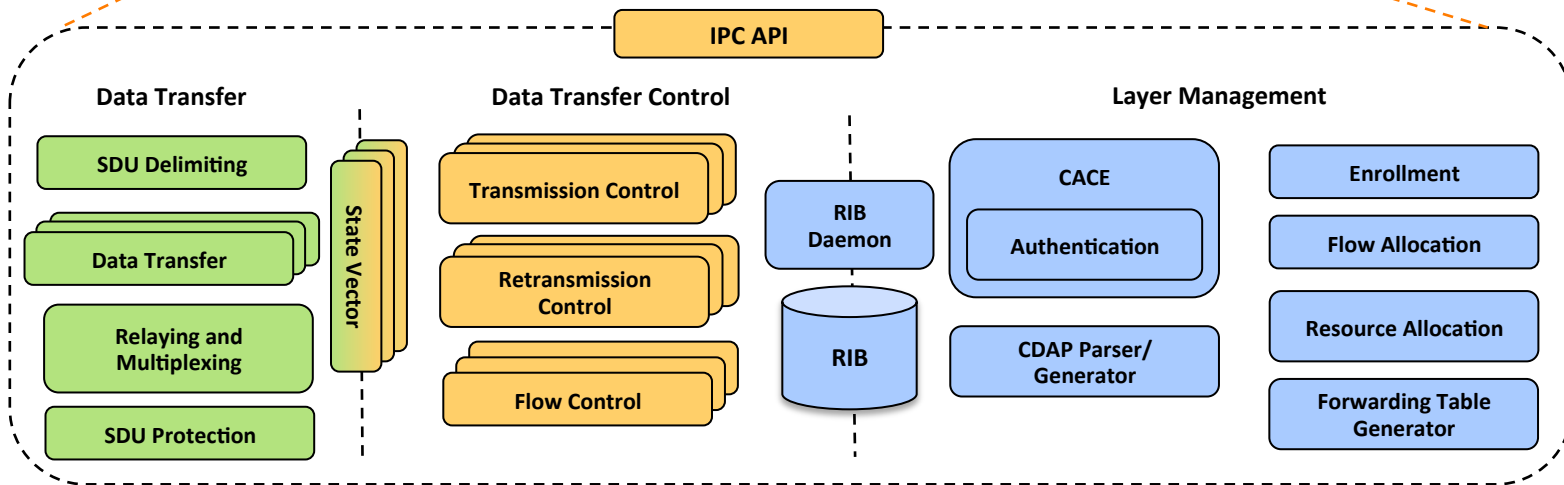

A

R

D

4

W

INTERFACE
MESSAGE
PROCESSOR

ARPA NETWORK, LOGICAL MAP, SEPTEMBER 1973

PRENTICE
HALL

Patterns in Network Architecture

A Return to Fundamentals

JOHN DAY

I LOVE IT

WHEN A PLAN COMES TOGETHER

MARKETING SOCIAL MEDIA USED

B e r l i n a y m o n t

Europese Commissie
Commission européenne